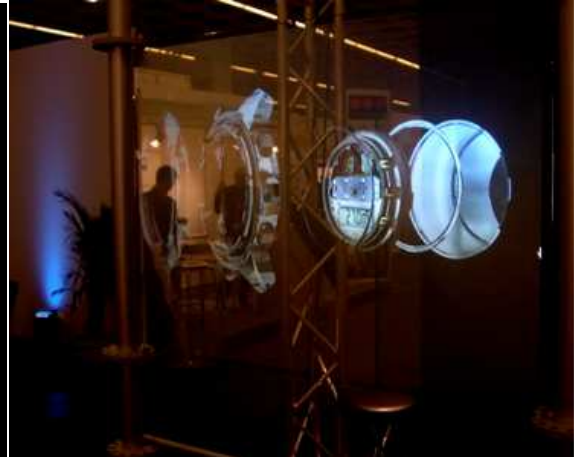

HoloPro™ on TV!

HoloPro™ has appeared live on television. After the public TV channel ZDF visited us at our premises in Bergisch Gladbach last week, we are proud to be able to show you the following report:

Exponatec 2007 - Epilogue

"Live the magic of interactive control" – this was the motto of our invitation, and we are certain we didn't promise too much. The positive feedback from our fair exhibits was incredible. Here is a small overview of the exhibition we showed.

Pronova fair stand with the latest generation of interactive HoloPro™ media displays.

If it was not possible to visit us at the Exponatec in Cologne and you have questions about it, we would be glad to advise you.

Deutsches Museum in Munich.

HoloPro™ interactive in 50" with a current application from the
Gesture control: HoloPro™ with beMerlin technology

You can also find comprehensive information and application examples on the whole range of HoloPro™ products on our website: www.holopro.com